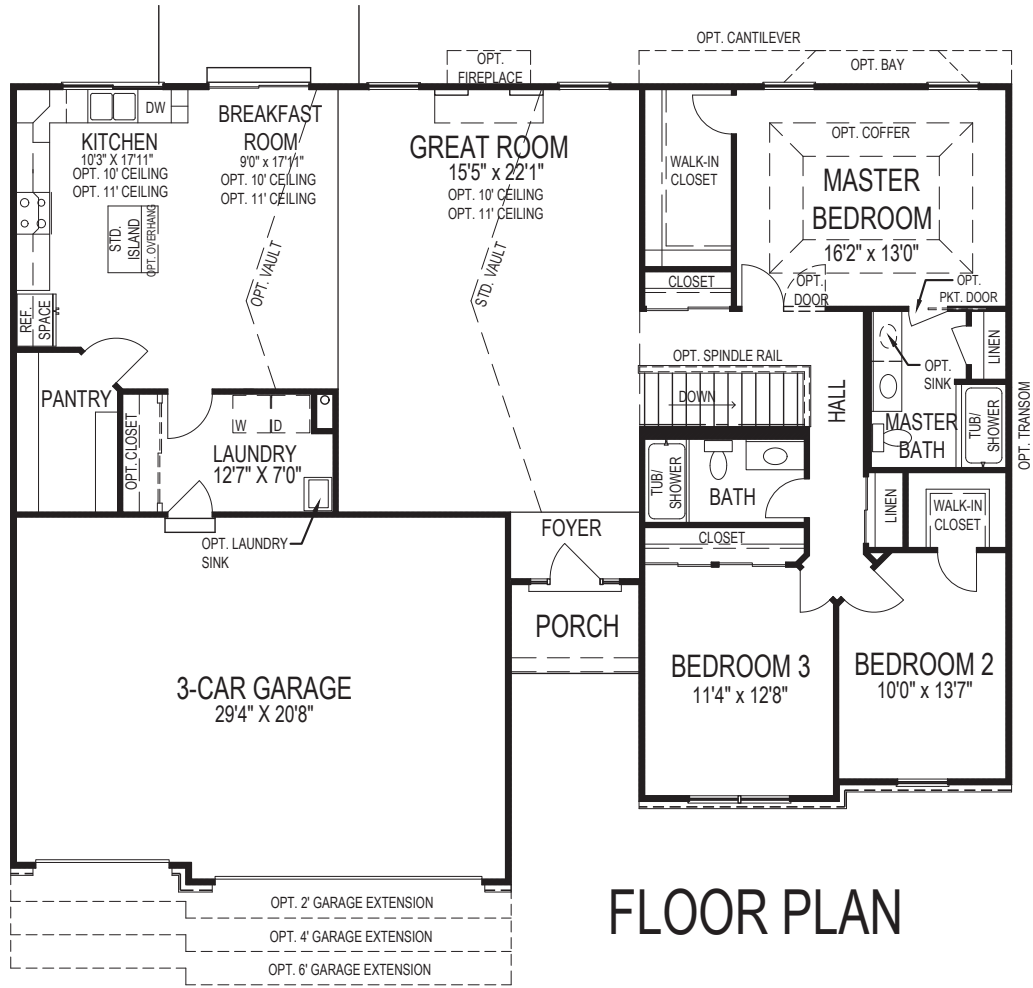

# THE ADDISON

RANCH | 3 CAR GARAGE | 3 BEDROOMS, 2 BATHS | 1,948 SQ FT

ELEVATION A

ELEVATION B

ELEVATION C

ELEVATION D

# THE ADDISON

RANCH | 3 CAR GARAGE | 3 BEDROOMS, 2 BATHS | 1,948 SQ FT

## FLOOR PLAN

OPT. POWDER ROOM

OPT. FLEX ROOM

OPT. MASTER BATH #1

OPT. MASTER BATH #2

OPT. SHOWERS

Due to evolutionary changes in our design process, there may be variations in room dimensions, door swings, and window and door locations. We reserve the right to substitute materials of comparable quality. 5/24/2023