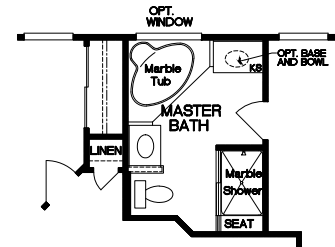

The Aspen - 3 Car

Elevation A

Elevation B

Elevation C

Elevation D

Elevation E

- 2 Story
- 3 Car Garage
- 4 Bedrooms, 2 1/2 Baths
- 2,128 Square Feet

SECOND FLOOR PLAN

OPT. MASTER BATH #1

OPT. MASTER BATH #2

FIRST FLOOR PLAN