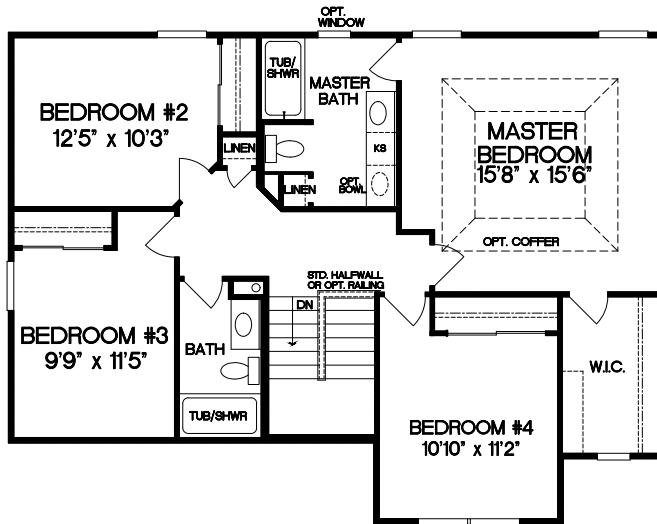

The Aspen - 3 Car

Elevation A

Elevation B

Elevation C

Elevation D

Elevation E

- 2 Story
- 3 Car Garage
- 4 Bedrooms, 2 1/2 Baths
- 2,128 Square Feet

SECOND FLOOR PLAN

OPT. MASTER BATH #1

OPT. MASTER BATH #2

FIRST FLOOR PLAN