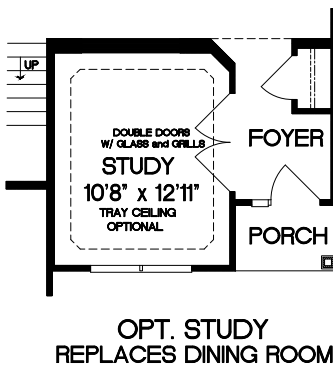

The Aspen - 3 Car

Elevation A

Elevation B

Elevation C

Elevation D

Elevation E

- 2 Story
- 3 Car Garage
- 4 Bedrooms, 2 1/2 Baths
- 2,128 Square Feet

SECOND FLOOR PLAN

OPT. MASTER BATH #1

OPT. MASTER BATH #2

FIRST FLOOR PLAN