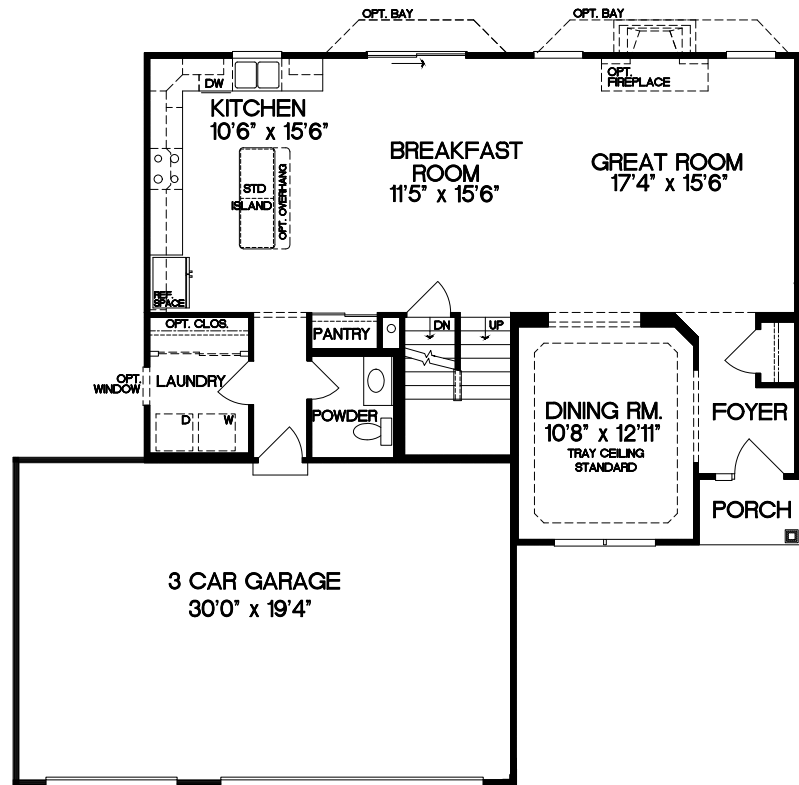

The Aspen - 3 Car

Elevation A

Elevation B

Elevation C

Elevation D

Elevation E

- 2 Story
- 3 Car Garage
- 4 Bedrooms, 2 1/2 Baths
- 2,128 Square Feet

SECOND FLOOR PLAN

OPT. MASTER BATH #1

OPT. MASTER BATH #2

FIRST FLOOR PLAN