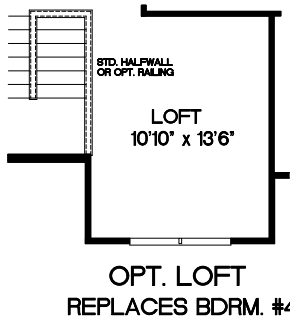

The Aspen - 3 Car

Elevation A

Elevation B

Elevation C

Elevation D

Elevation E

- 2 Story
- 3 Car Garage
- 4 Bedrooms, 2 1/2 Baths
- 2,128 Square Feet

SECOND FLOOR PLAN

OPT. MASTER BATH #1

OPT. MASTER BATH #2

FIRST FLOOR PLAN