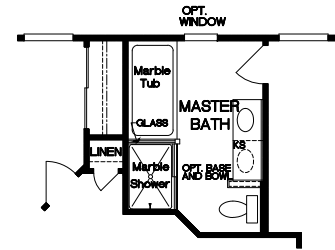

The Aspen - 3 Car

Elevation A

Elevation B

Elevation C

Elevation D

Elevation E

- 2 Story
- 3 Car Garage
- 4 Bedrooms, 2 1/2 Baths
- 2,128 Square Feet

SECOND FLOOR PLAN

OPT. MASTER BATH #1

OPT. MASTER BATH #2

FIRST FLOOR PLAN