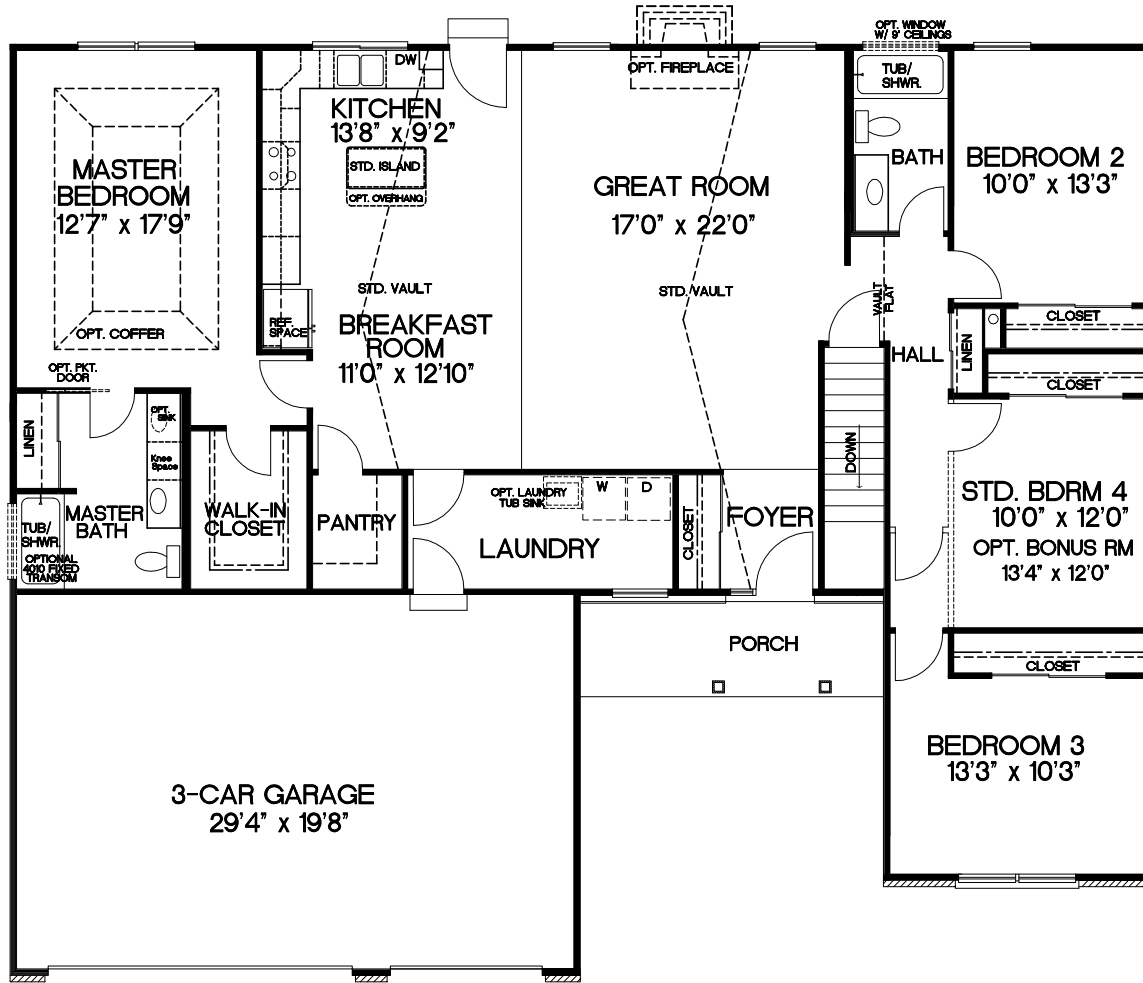

# The Denver - 3 Car

Elevation A

Elevation B

Elevation C

Elevation D

Elevation F

- Ranch
- 3 Car Garage
- 4 Split Bedrooms, 2 Baths
- 1,948 Square Feet

## FLOOR PLAN

Due to evolutionary changes in our Design Process, there may be variations in room dimensions, door swings, and window and door locations. We reserve the right to substitute materials of comparable quality. 3/3/2017