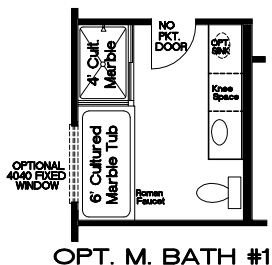

# The Denver - 3 Car

Elevation A

Elevation B

Elevation C

Elevation D

Elevation F

- Ranch
- 3 Car Garage
- 4 Split Bedrooms, 2 Baths
- 1,948 Square Feet

## FLOOR PLAN

Due to evolutionary changes in our Design Process, there may be variations in room dimensions, door swings, and window and door locations. We reserve the right to substitute materials of comparable quality. 3/3/2017