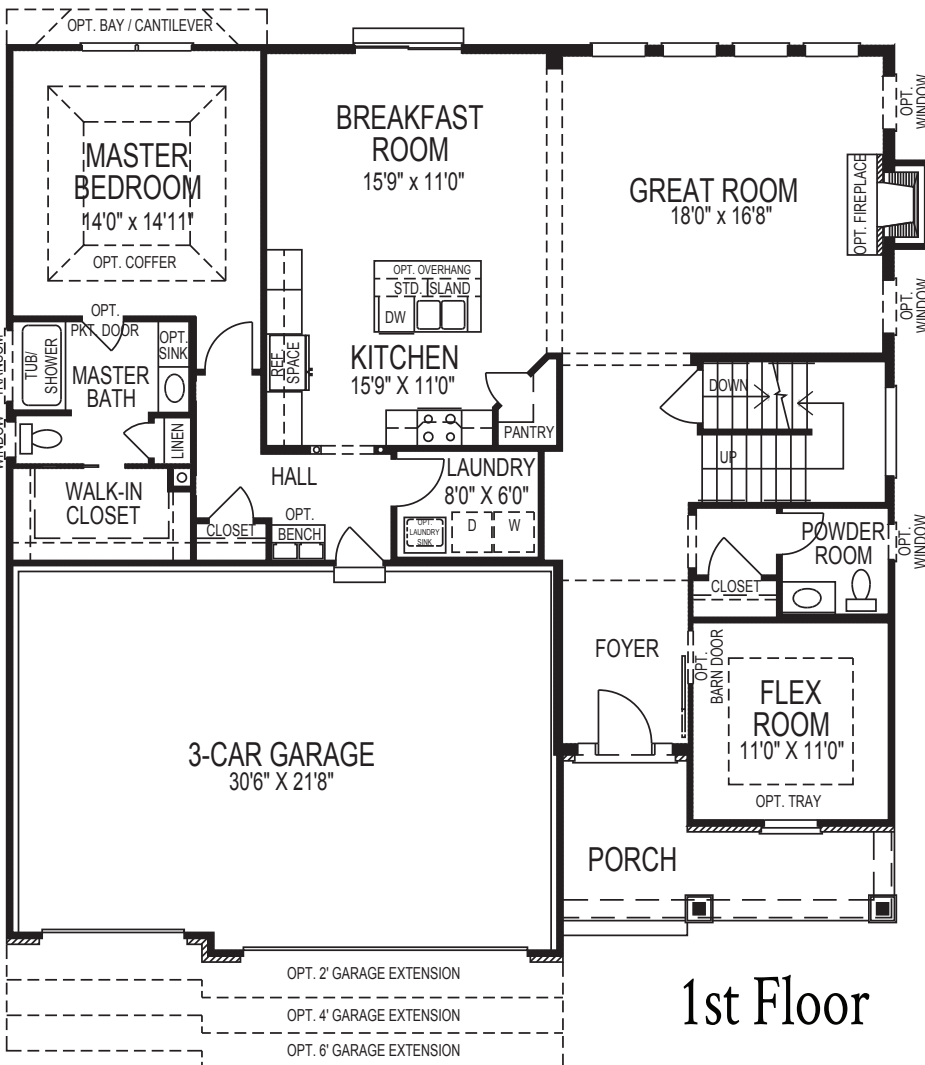

The Grayson II - 3 Car

Elevation A

Elevation B

Elevation C

Elevation D

Elevation E

- 1 1/2 Story
- 3 Car Garage
- 3 Bedrooms, 2 1/2 Baths
- 2,618 Square Feet

The Grayson II - 3 Car