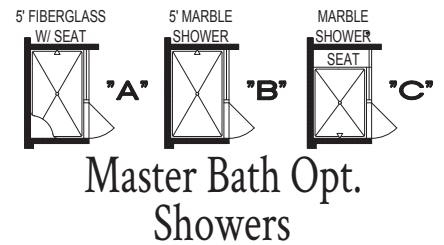

The Grayson II - 3 Car

Elevation A

Elevation B

Elevation C

Elevation D

Elevation E

- 1 1/2 Story
- 3 Car Garage
- 3 Bedrooms, 2 1/2 Baths
- 2,618 Square Feet

The Grayson II - 3 Car