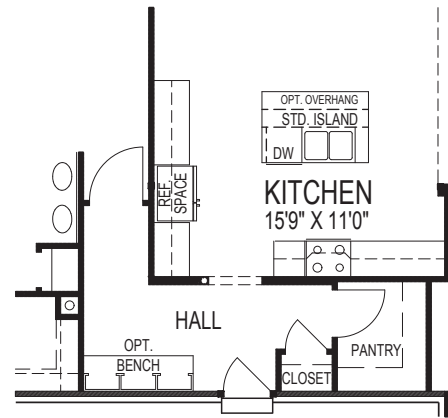

The Grayson II - 3 Car

Elevation A

Elevation B

Elevation C

Elevation D

Elevation E

- 1 1/2 Story
- 3 Car Garage
- 3 Bedrooms, 2 1/2 Baths
- 2,618 Square Feet

The Grayson II - 3 Car