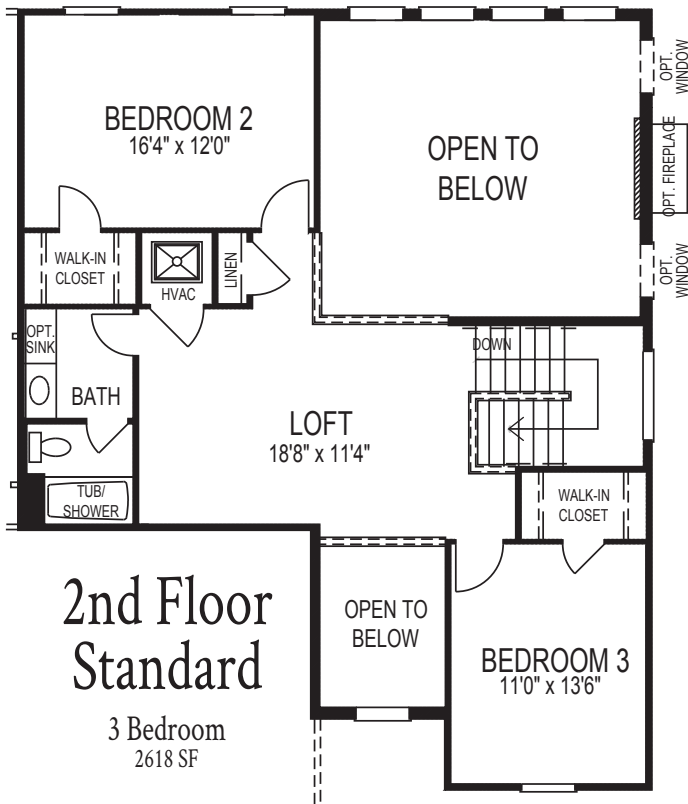

The Grayson II - 3 Car

Elevation A

Elevation B

Elevation C

Elevation D

Elevation E

- 1 1/2 Story
- 3 Car Garage
- 3 Bedrooms, 2 1/2 Baths
- 2,618 Square Feet

The Grayson II - 3 Car