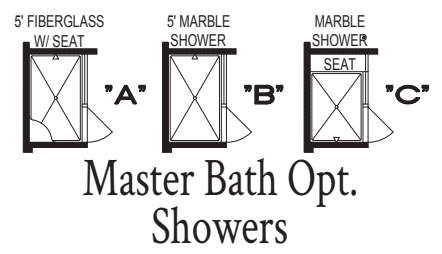

THE GRAYSON II

1 1/2 STORY | 3 CAR GARAGE | 3 BEDROOMS, 2 1/2 BATHS | 2,618 SQ FT

Due to evolutionary changes in our design process, there may be variations in room dimensions, door swings, and window and door locations. We reserve the right to substitute materials of comparable quality. 1/10/2023