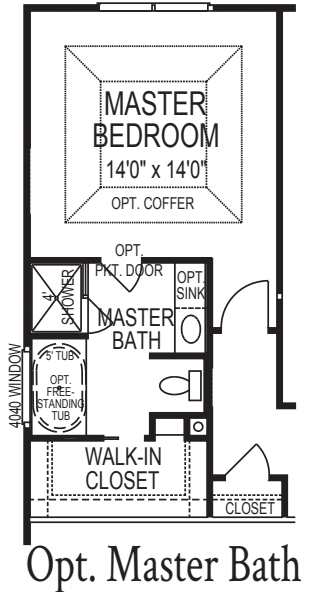

THE GRAYSON II

1 1/2 STORY | 3 CAR GARAGE | 3 BEDROOMS, 2 1/2 BATHS | 2,618 SQ FT

Due to evolutionary changes in our design process, there may be variations in room dimensions, door swings, and window and door locations. We reserve the right to substitute materials of comparable quality. 1/10/2023