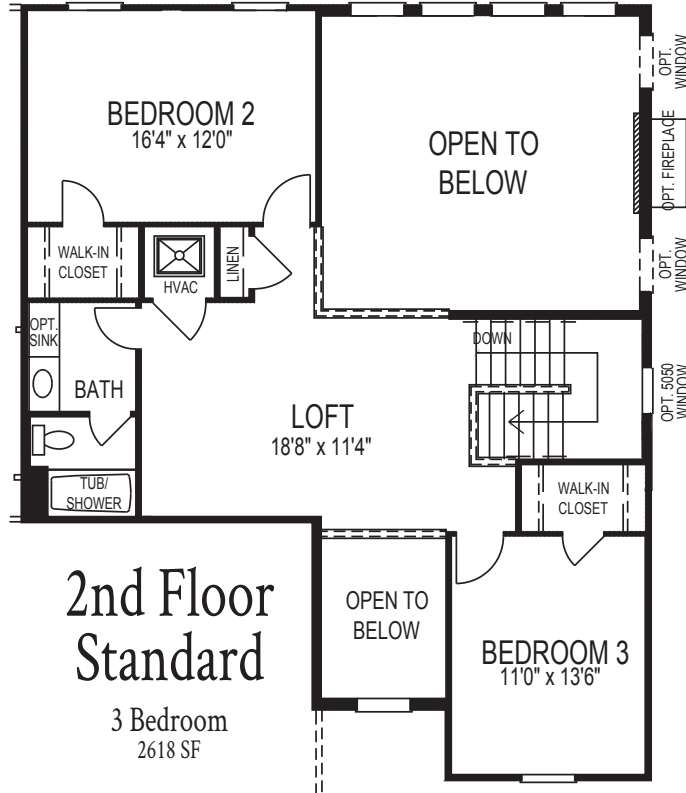

THE GRAYSON II

1 1/2 STORY | 3 CAR GARAGE | 3 BEDROOMS, 2 1/2 BATHS | 2,618 SQ FT

Due to evolutionary changes in our design process, there may be variations in room dimensions, door swings, and window and door locations. We reserve the right to substitute materials of comparable quality. 1/10/2023