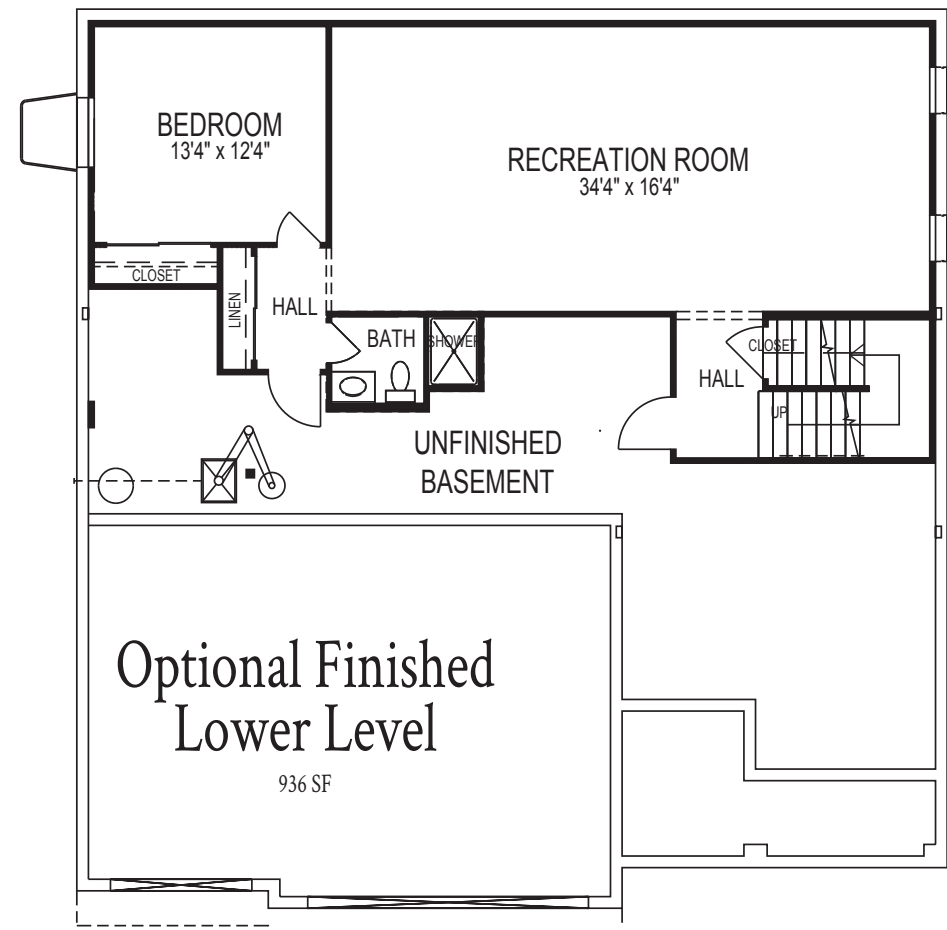

THE GRAYSON II

1 1/2 STORY | 3 CAR GARAGE | 3 BEDROOMS, 2 1/2 BATHS | 2,618 SQ FT

Due to evolutionary changes in our design process, there may be variations in room dimensions, door swings, and window and door locations. We reserve the right to substitute materials of comparable quality. 1/10/2023