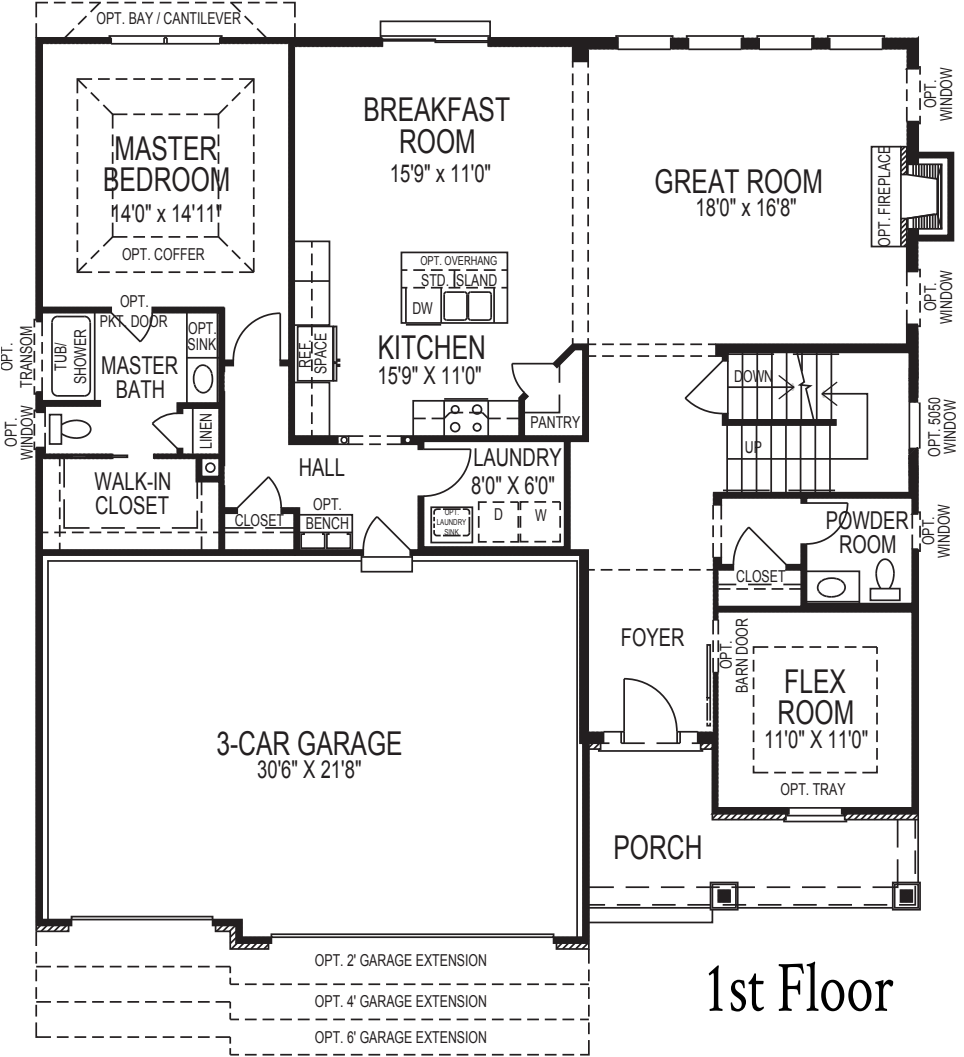

THE GRAYSON II

1 1/2 STORY | 3 CAR GARAGE | 3 BEDROOMS, 2 1/2 BATHS | 2,618 SQ FT

Due to evolutionary changes in our design process, there may be variations in room dimensions, door swings, and window and door locations. We reserve the right to substitute materials of comparable quality. 1/10/2023