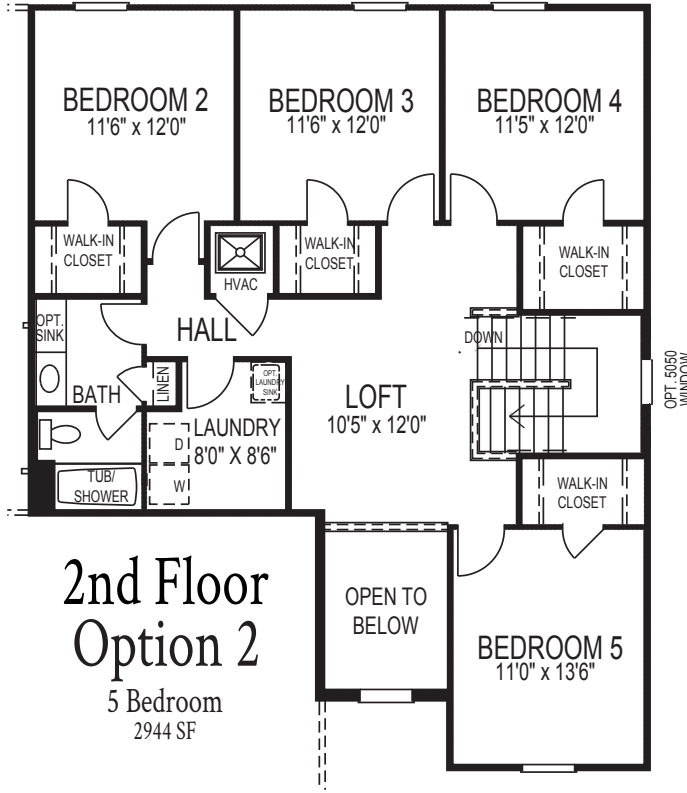

THE GRAYSON II

1 1/2 STORY | 3 CAR GARAGE | 3 BEDROOMS, 2 1/2 BATHS | 2,618 SQ FT

Due to evolutionary changes in our design process, there may be variations in room dimensions, door swings, and window and door locations. We reserve the right to substitute materials of comparable quality. 1/10/2023