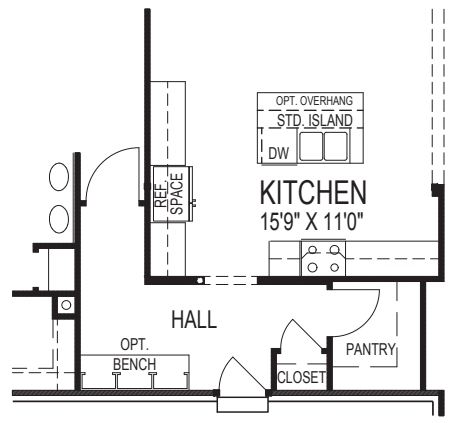

THE GRAYSON II

1 1/2 STORY | 3 CAR GARAGE | 3 BEDROOMS, 2 1/2 BATHS | 2,618 SQ FT

Due to evolutionary changes in our design process, there may be variations in room dimensions, door swings, and window and door locations. We reserve the right to substitute materials of comparable quality. 1/10/2023