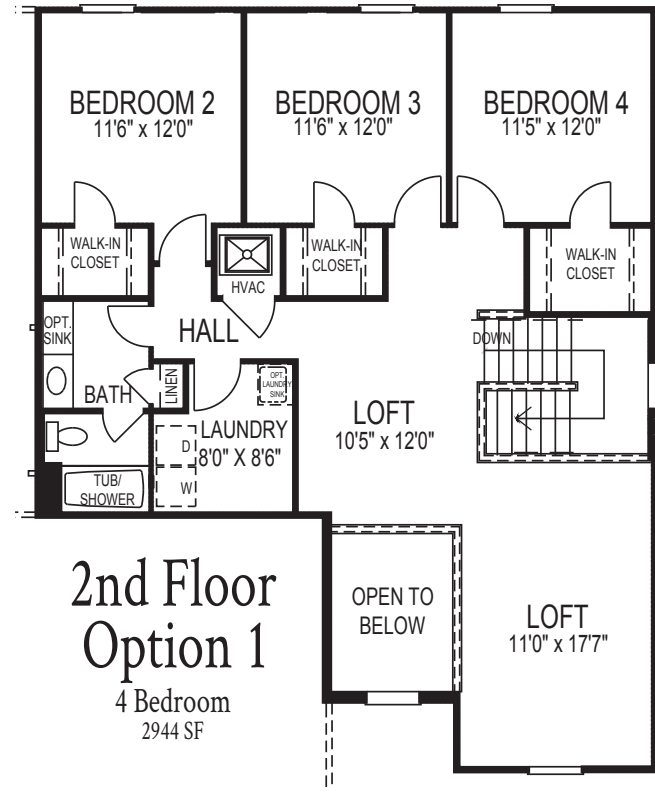

THE GRAYSON II

1 1/2 STORY | 3 CAR GARAGE | 3 BEDROOMS, 2 1/2 BATHS | 2,618 SQ FT

Due to evolutionary changes in our design process, there may be variations in room dimensions, door swings, and window and door locations. We reserve the right to substitute materials of comparable quality. 1/10/2023