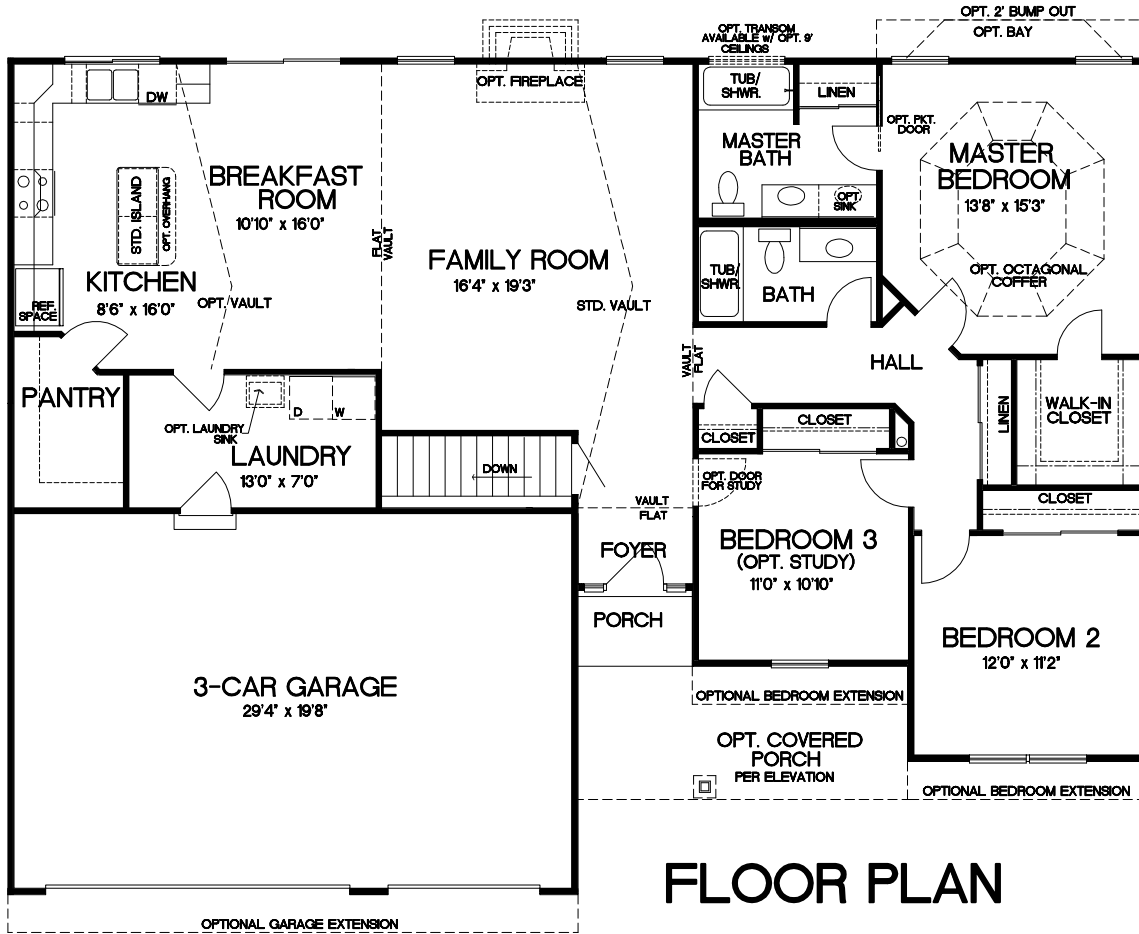

The Rebecca - 3 Car

Elevation A

Elevation B

Elevation C

Elevation D

Elevation E

Elevation G

- Ranch
- 3 Car Garage
- 3 Bedrooms, 2 Baths
- 1,714 Square Feet

FLOOR PLAN

Due to evolutionary changes in our Design Process, there may be variations in room dimensions, door swings, and window and door locations. We reserve the right to substitute materials of comparable quality. 2/22/2017