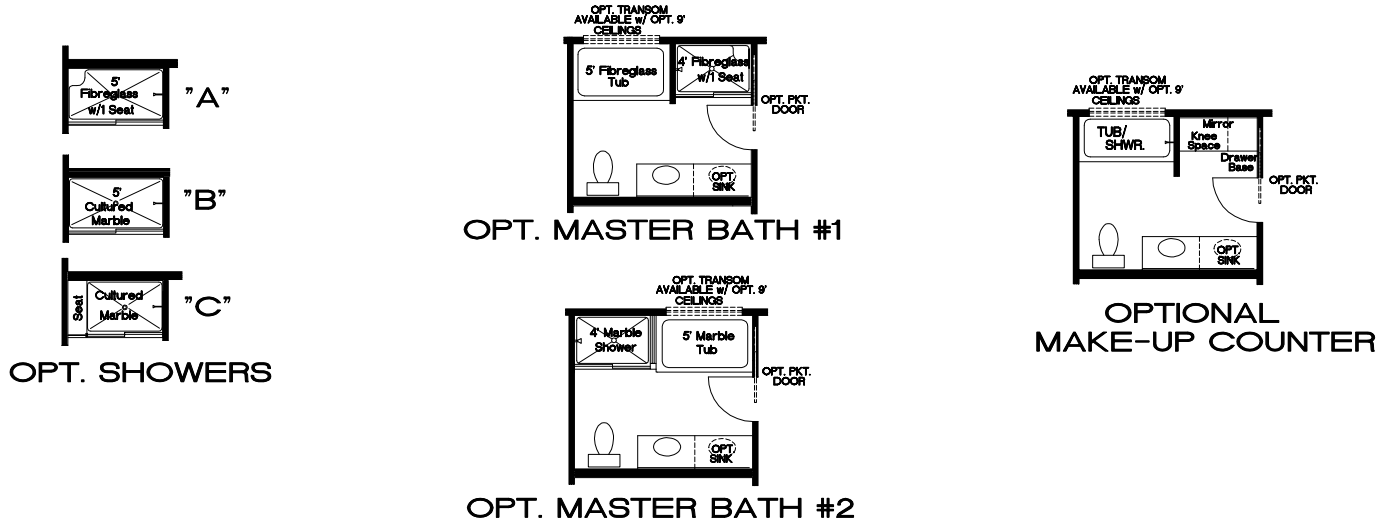

The Rebecca - 3 Car

Elevation A

Elevation B

Elevation C

Elevation D

Elevation E

Elevation G

- Ranch
- 3 Car Garage
- 3 Bedrooms, 2 Baths
- 1,714 Square Feet

FLOOR PLAN

Due to evolutionary changes in our Design Process, there may be variations in room dimensions, door swings, and window and door locations. We reserve the right to substitute materials of comparable quality. 2/22/2017