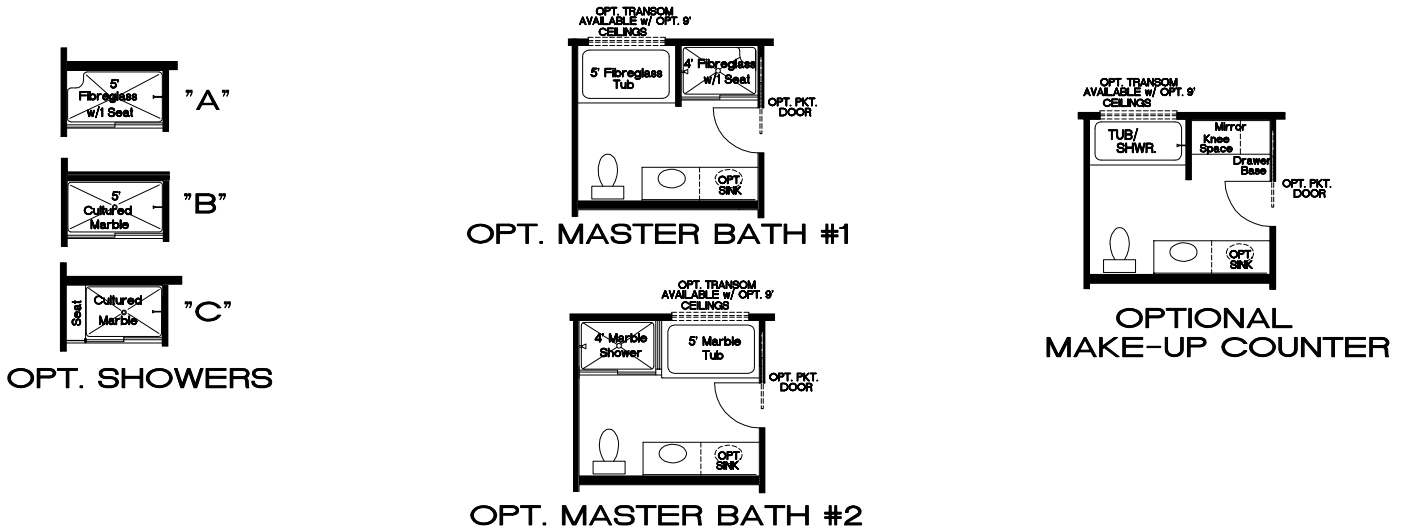

The Rebecca - 3 Car

CHARLESTOWNE
CROSSING

Elevation A

Elevation B

Elevation C

Elevation D

Elevation E

Elevation G

T.R. HUGHES
Homes, LLC

- Ranch
- 3 Car Garage
- 3 Bedrooms, 2 Baths
- 1,714 Square Feet

Due to evolutionary changes in our Design Process, there may be variations in room dimensions, door swings, and window and door locations. We reserve the right to substitute materials of comparable quality. 2/22/2017