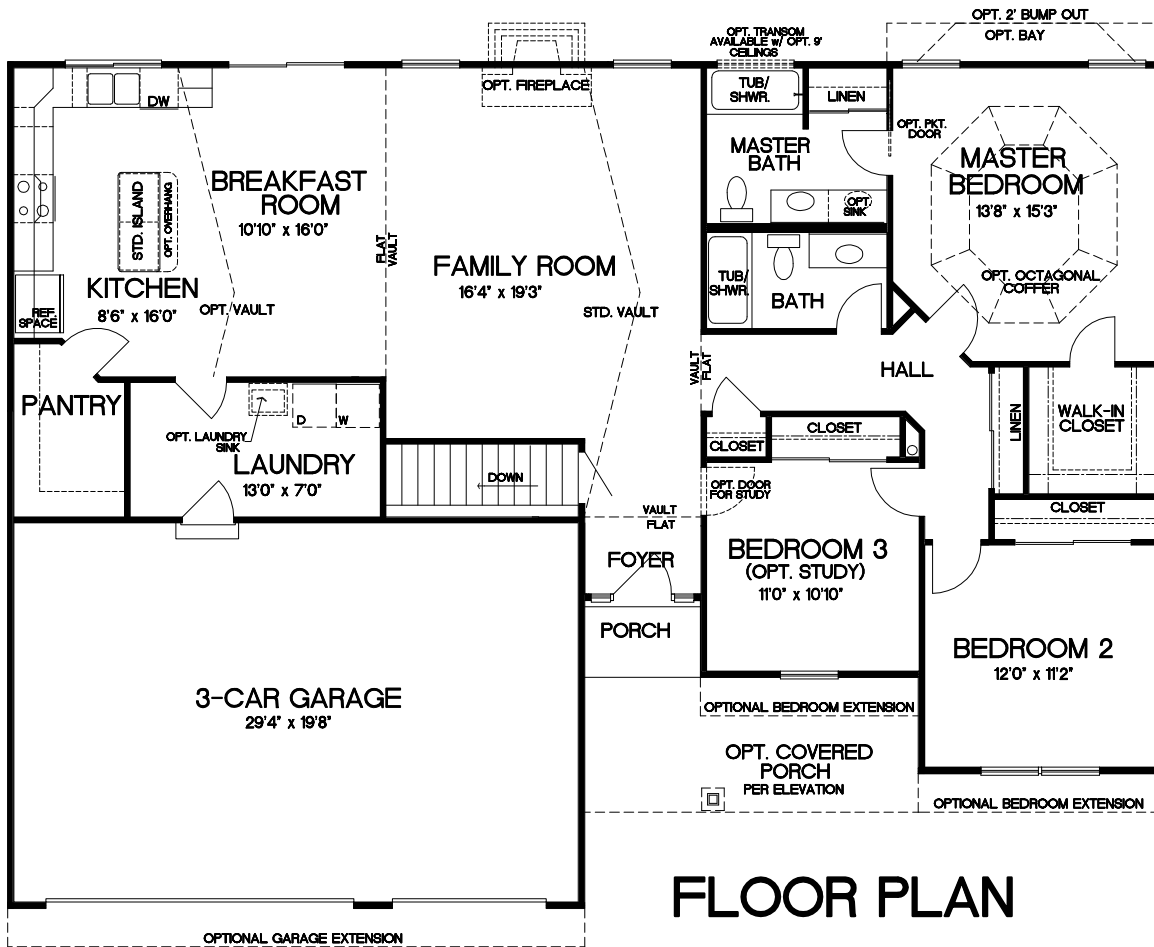

The Rebecca - 3 Car

CHARLESTOWNE
CROSSING

Elevation A

Elevation B

Elevation C

Elevation D

Elevation E

Elevation G

T.R. HUGHES
Homes, LLC

- Ranch
- 3 Car Garage
- 3 Bedrooms, 2 Baths
- 1,714 Square Feet

Due to evolutionary changes in our Design Process, there may be variations in room dimensions, door swings, and window and door locations. We reserve the right to substitute materials of comparable quality. 2/22/2017