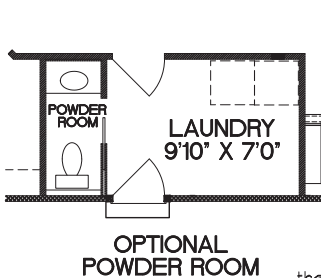

The Willow - 3 Car

Due to evolutionary changes in our Design Process, there may be variations in room dimensions, door swings, and window and door locations. We reserve the right to substitute materials of comparable quality. 11/19/2021