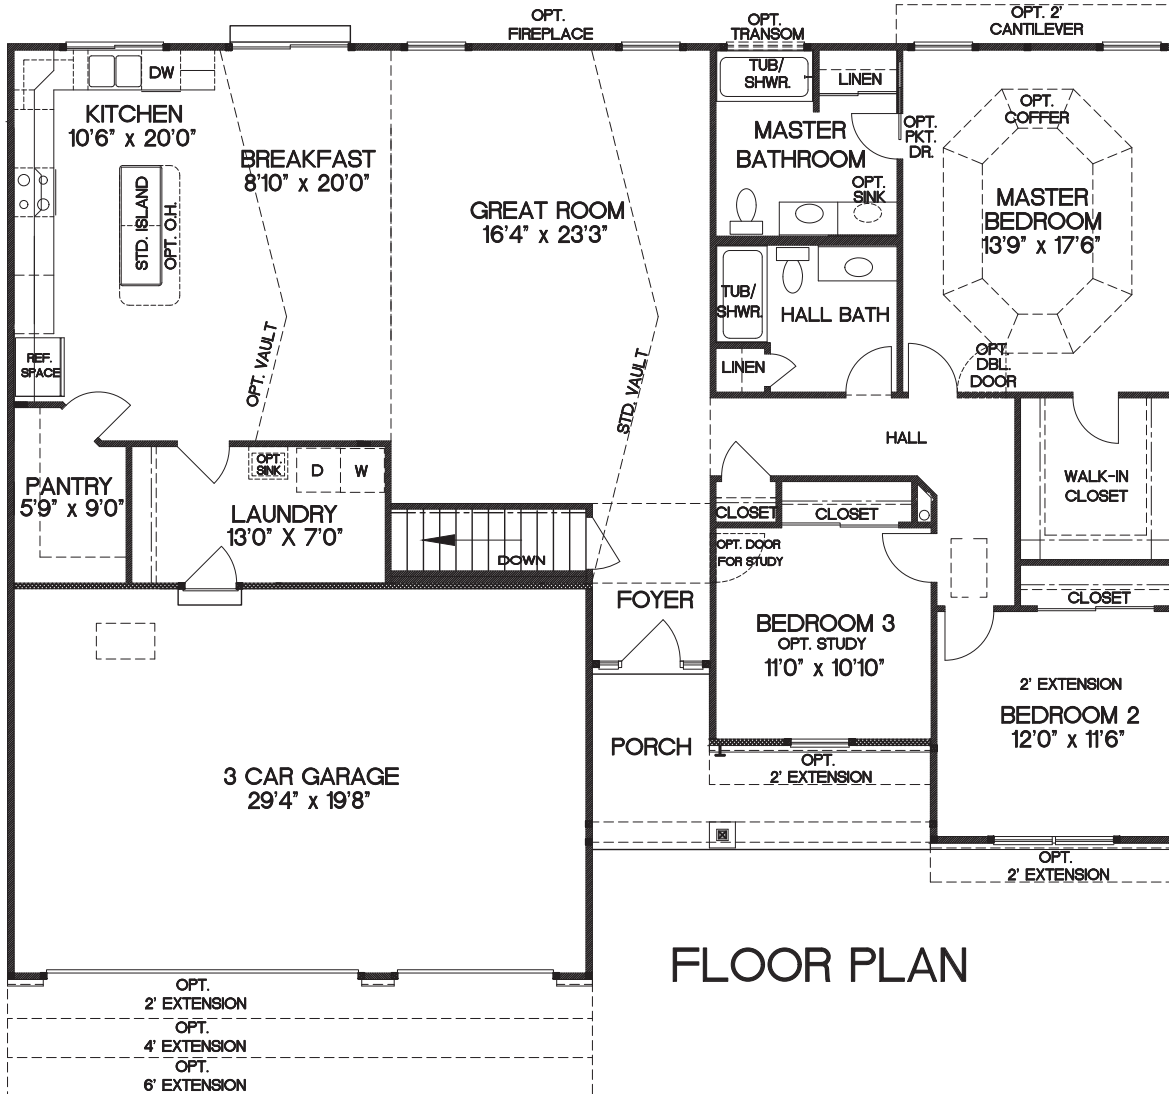

# The Willow - 3 Car

Elevation A

Elevation B

Elevation C

Elevation D

Elevation E

Elevation G

- Ranch
- 3 Car Garage
- 3 Bedrooms, 2 Baths
- 1,959 Square Feet

# The Willow - 3 Car

Due to evolutionary changes in our Design Process, there may be variations in room dimensions, door swings, and window and door locations. We reserve the right to substitute materials of comparable quality. 11/19/2021