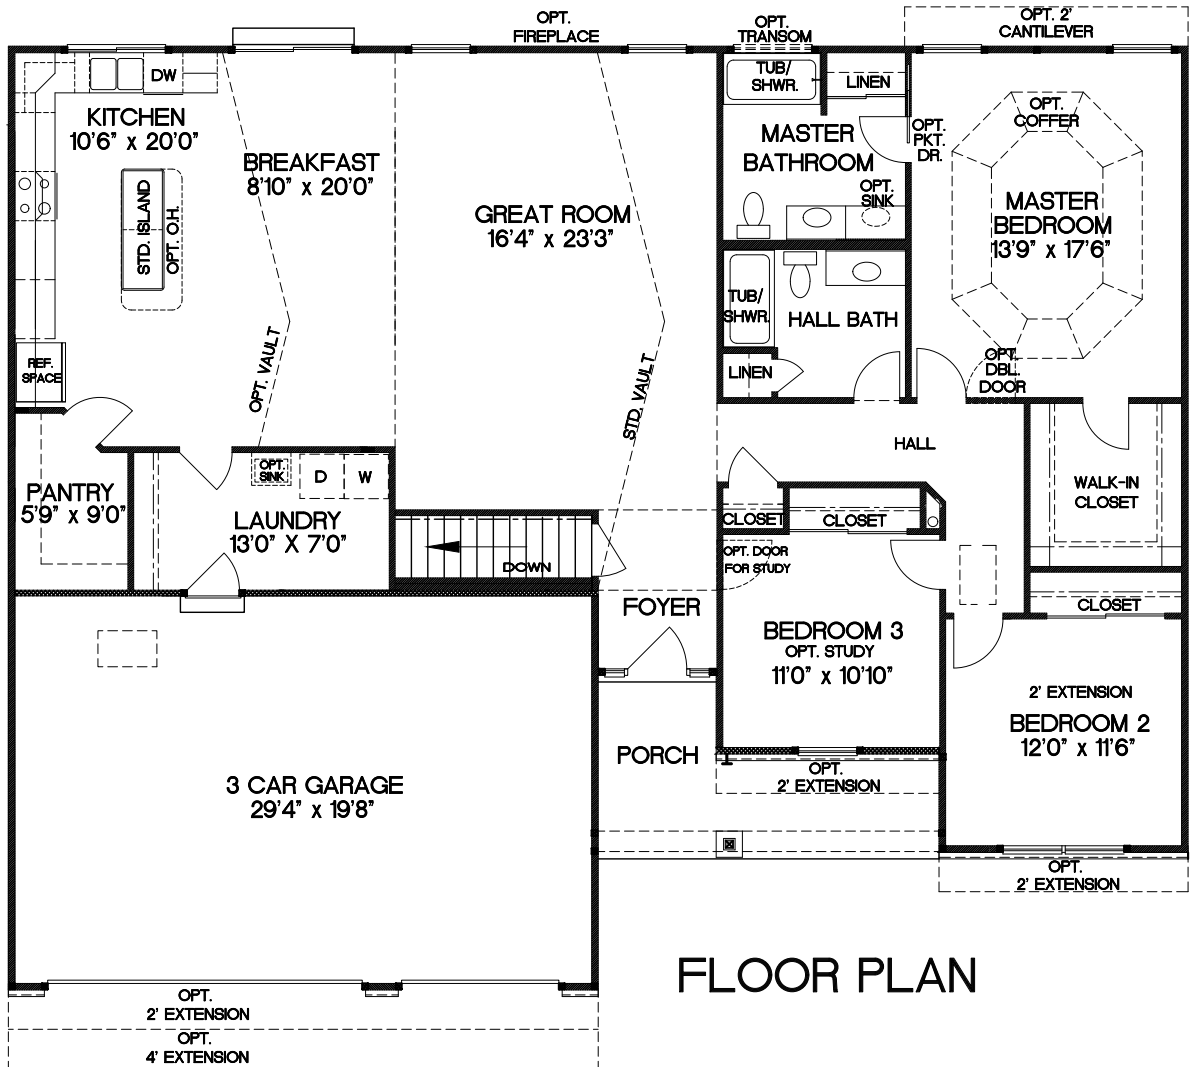

# The Willow - 3 Car

CHARLESTOWNE  
PLACE

Elevation A

Elevation B

Elevation C

Elevation D

Elevation E

Elevation G

**T.R. HUGHES**  
*Homes*

- Ranch
- 3 Car Garage
- 3 Bedrooms, 2 Baths
- 1,959 Square Feet

Due to evolutionary changes in our Design Process, there may be variations in room dimensions, door swings, and window and door locations. We reserve the right to substitute materials of comparable quality. 4/8/2021